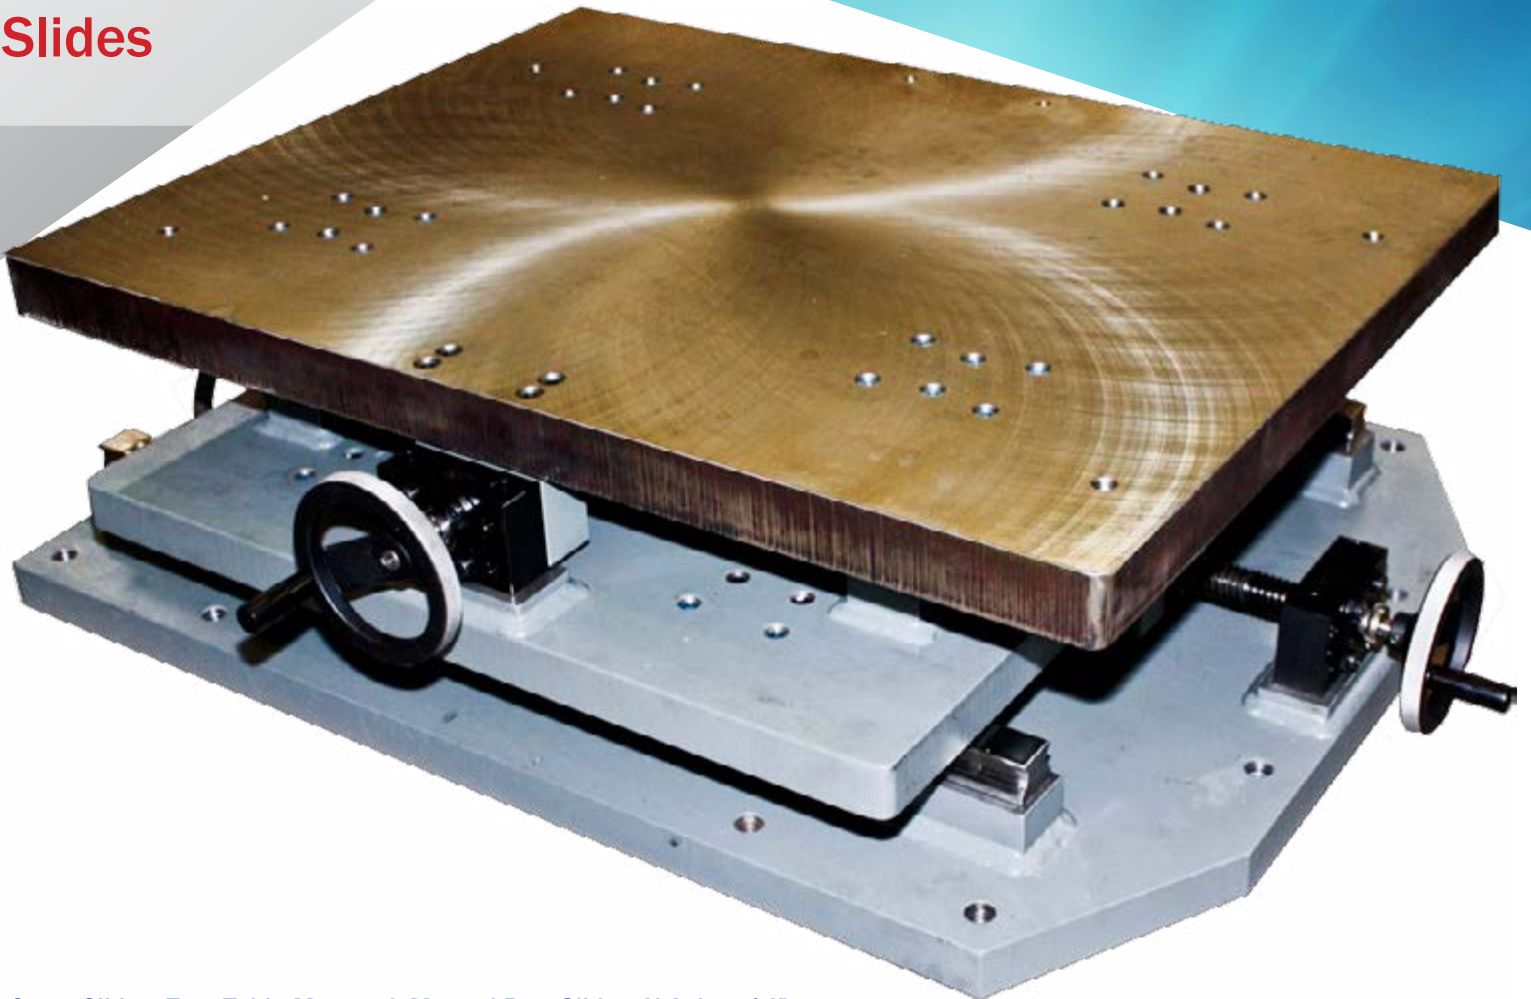

**Manual
Cross
Slides**

Cross Slides, Turn Table Mounted, Manual Part Slides, X-Axis = 14"
Travel, Y-Axis = 6" Travel, Capacity = 10,000 -40,000 Lbs,
*turn table sold separately